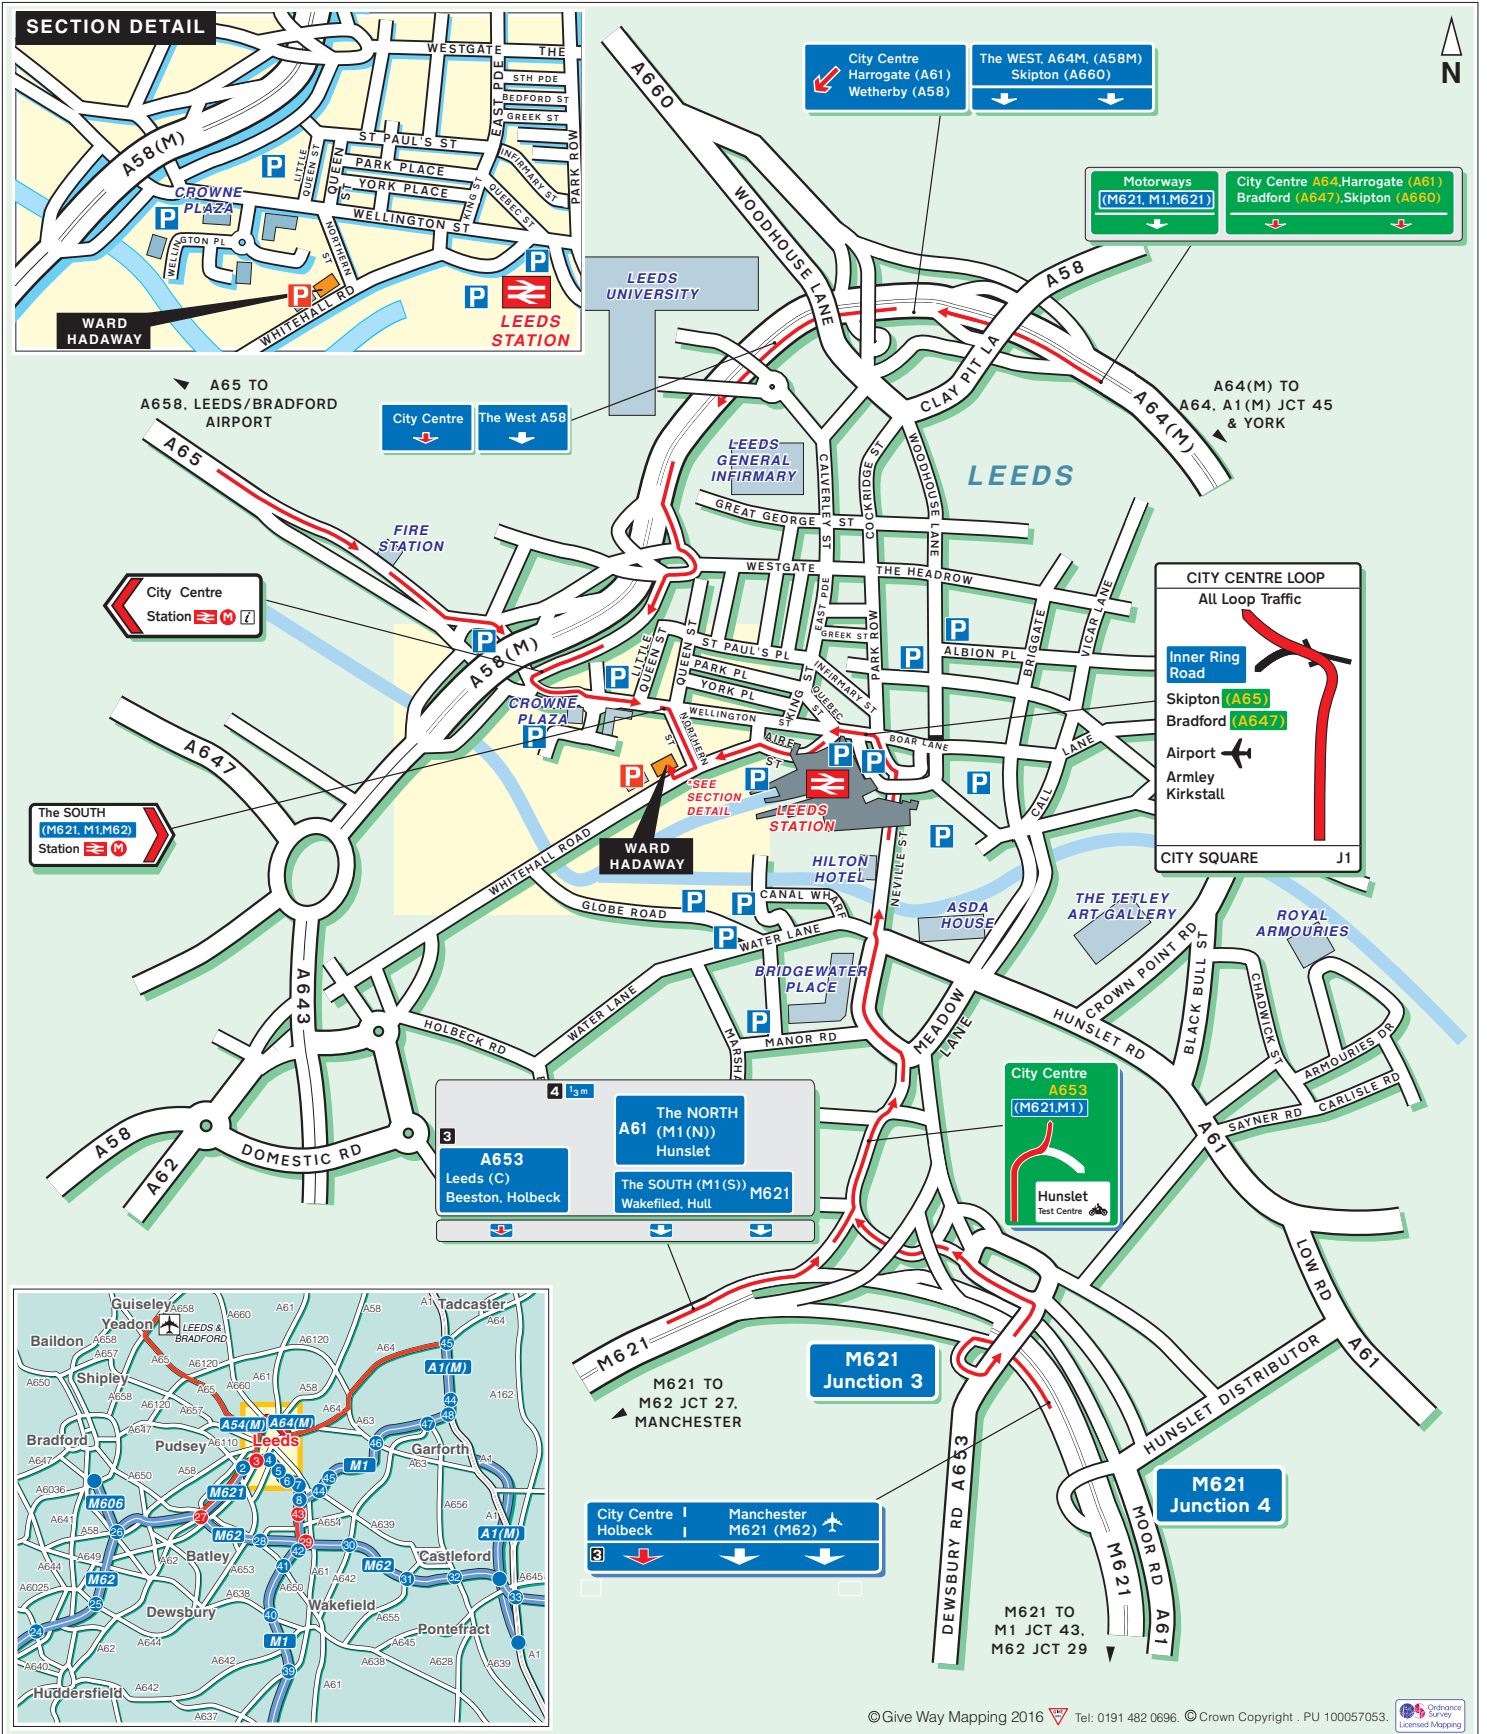

5 Wellington Place, Leeds LS1 4AP
(For SATNAV and Google Maps, we are opposite LS1 4EQ.)
For parking please follow detailed instructions below.

t: 0330 137 3100
e: enquiries@wardhadaway.com

f: 0330 137 3101
w: www.wardhadaway.com

 By Rail, Leeds Station - Approximately 4m by taxi, or a 5m walk.
For information on train operators and times phone National Rail Enquiries on 0845 7484950.

 By Air, Leeds/Bradford Airport
Approximately 40 minutes away by taxi.

 Parking - There is limited visitor parking at our offices. Please call reception in advance on 0113 205 6600 if you need to book a space. The car park marked in red on the map contains spaces belonging to Ward Hadaway. Alternatively, there are a number of public parking areas nearby: Wellington Place (NCP) LS1 4AJ, Castle Street (Yorparks) LS1 4LT, and an open carpark just off Whitehall Road. For further options and more information on parking head to www.parkopedia.co.uk

wardhadaway Offices

The whole of the Wellington Place development is covered by one postcode (LS1 4AP).

If you are driving, then please use the postcode **LS1 4EQ** in your SATNAV, this will direct you to opposite our car park (shown above).