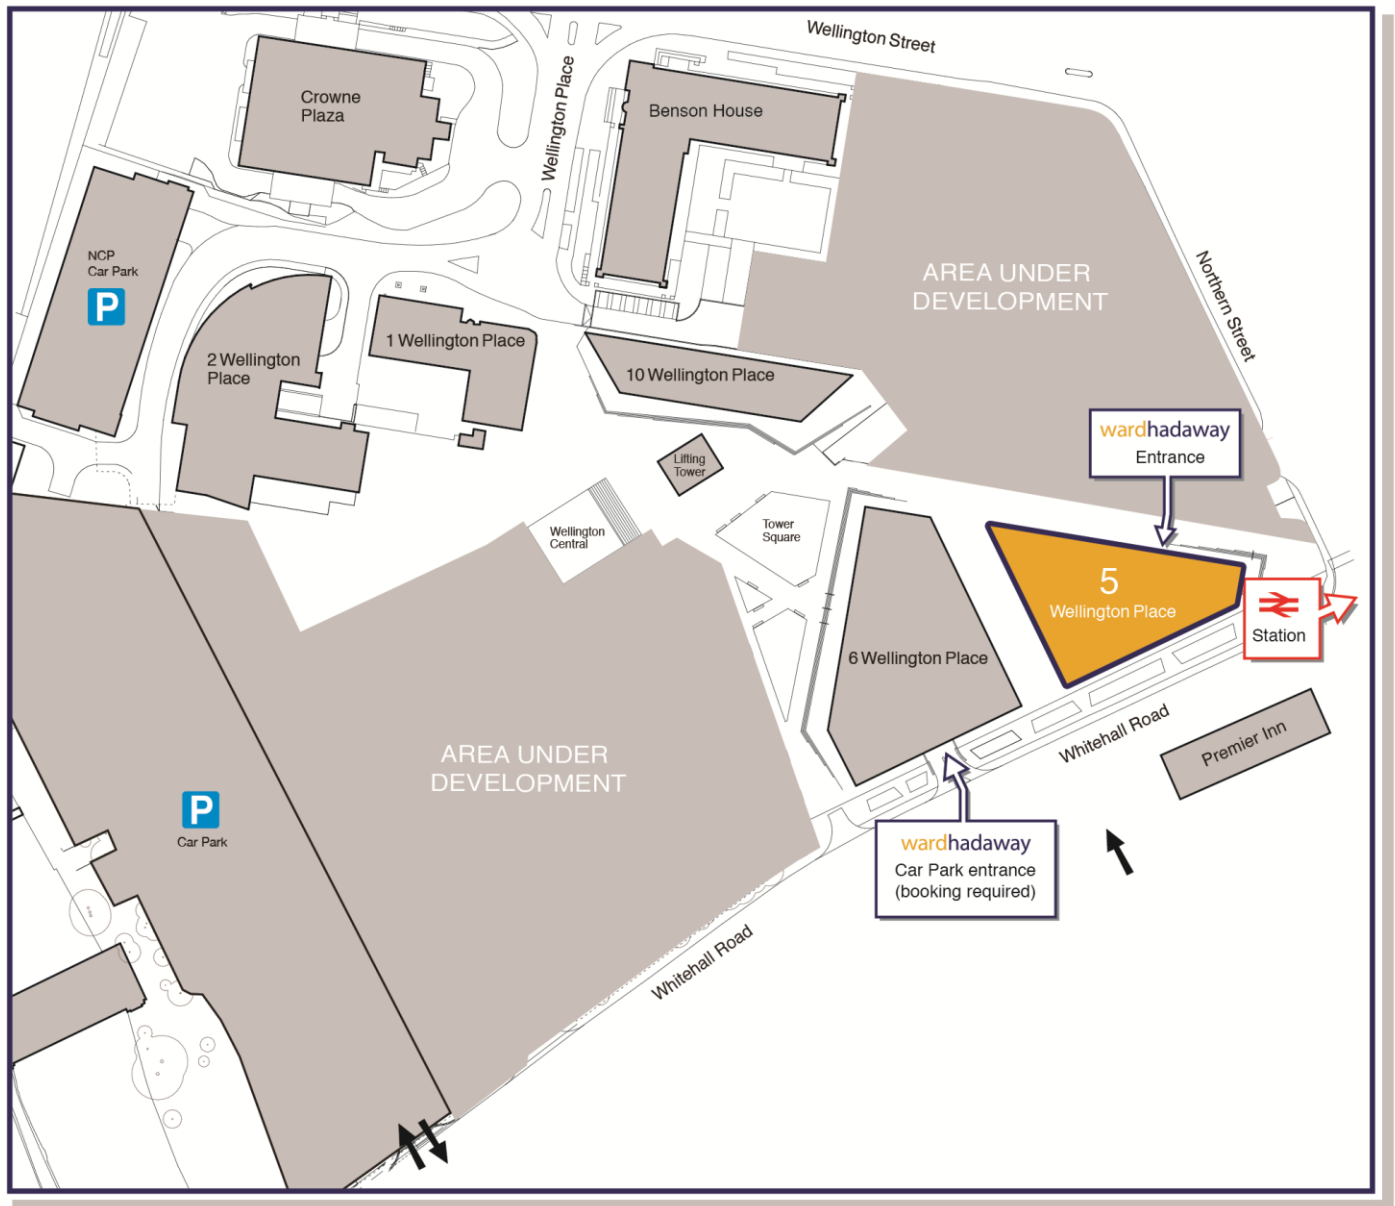

5 Wellington Place, Leeds LS1 4AP
(For SATNAV and Google Maps, we are opposite LS1 4EQ.)
For parking please follow detailed instructions below.

t: 0330 137 3100
e: enquiries@wardhadaway.com

f: 0330 137 3101
w: www.wardhadaway.com

 By Rail, Leeds Station - Approximately 4m by taxi, or a 5m walk.
For information on train operators and times phone National Rail Enquiries on 0845 7484950.

 By Air, Leeds/Bradford Airport
Approximately 40 minutes away by taxi.

 Parking - There is limited visitor parking at our offices. Please call reception in advance on 0113 205 6600 if you need to book a space. The car park marked in red on the map contains spaces belonging to Ward Hadaway. Alternatively, there are a number of public parking areas nearby: Wellington Place (NCP) LS1 4AJ, Castle Street (Yorparks) LS1 4LT, and an open carpark just off Whitehall Road. For further options and more information on parking head to www.parkopedia.co.uk

wardhadaway Offices

The whole of the Wellington Place development is covered by one postcode (LS1 4AP).

If you are driving, then please use the postcode **LS1 4EQ** in your SATNAV, this will direct you to opposite our car park (shown above).