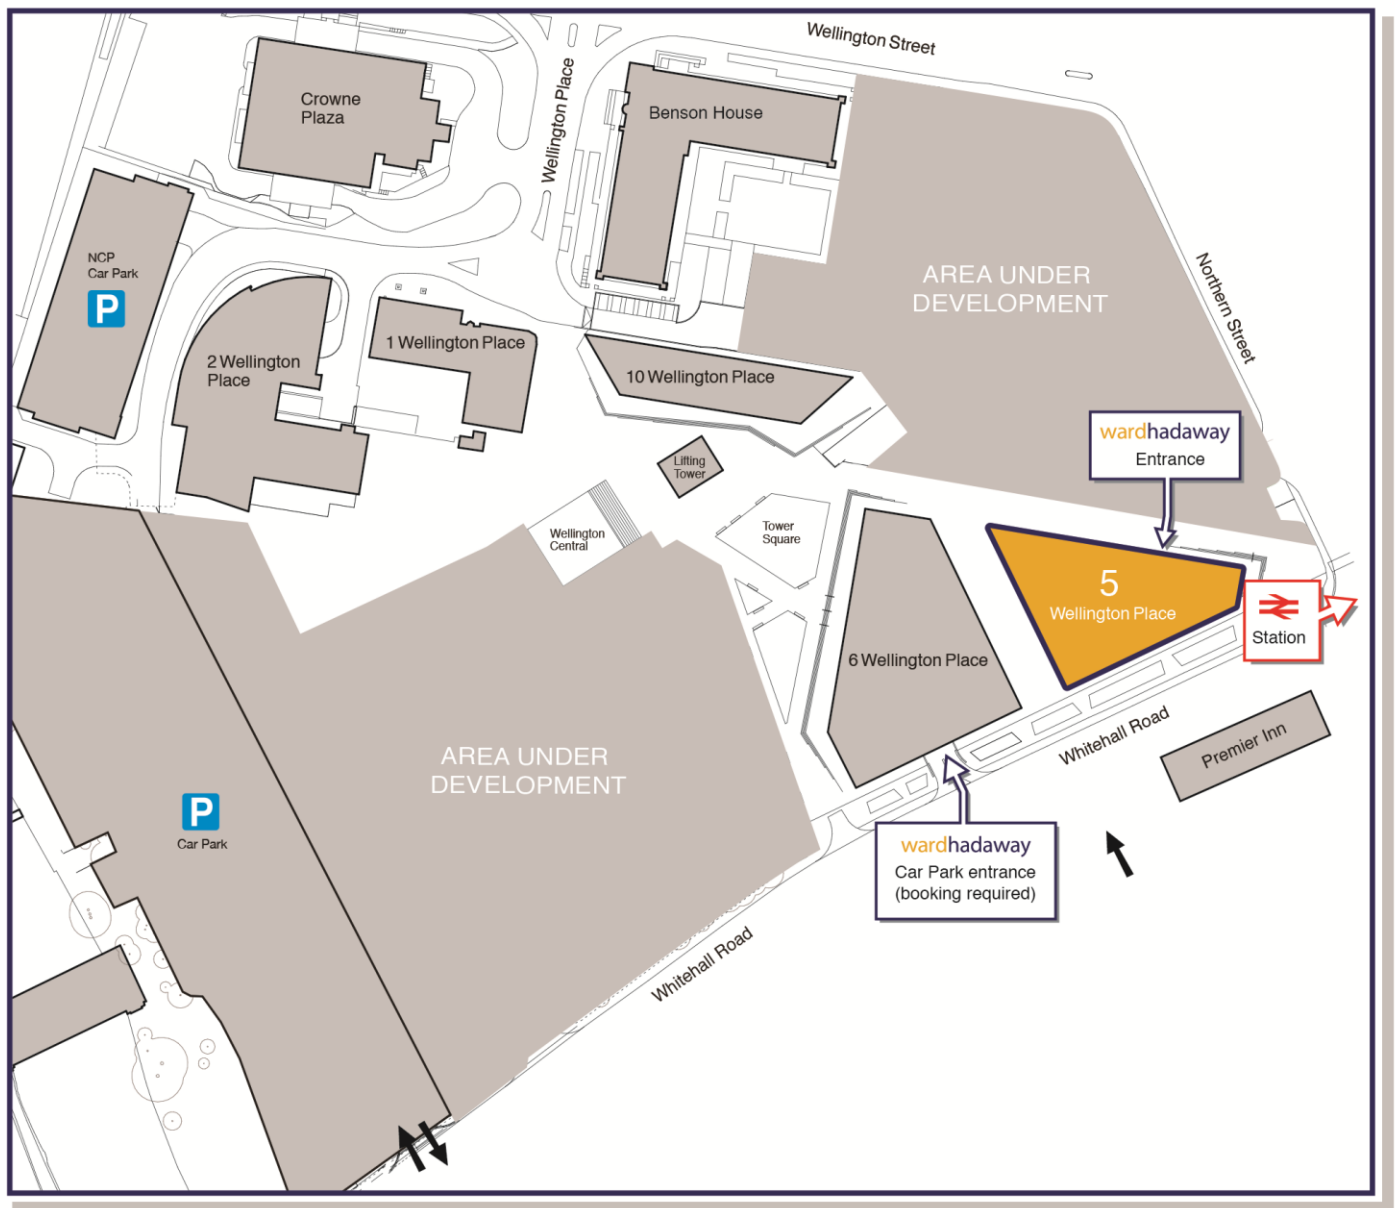

5 Wellington Place, Leeds LS1 4AP  
(For SATNAV we are on the opposite side of Whitehall Road from LS1 4BN)

t: 0330 137 3100 f: 0330 137 3101  
e: enquiries@wardhadaway.com w: www.wardhadaway.com

 By Rail, Leeds Station - Approximately 4m by taxi, or a 5m walk.  
For information on train operators and times phone National Rail Enquiries on 0845 7484950.

 By Air, Leeds/Bradford Airport  
Approximately 40 minutes away by taxi.

**P** Parking - There is limited visitor parking at our offices. Please call reception in advance on 0113 205 6600 if you need to book a space. The car park marked in red on the map contains spaces belonging to Ward Hadaway. Alternatively, there are a number of public parking areas nearby: Wellington Place (NCP) LS1 4AJ, Castle Street (Yorparks) LS1 4LT, and an open carpark just off Whitehall Road. For further options and more information on parking head to www.parkopedia.co.uk

# wardhadaway Offices

The whole of the Wellington Place development is covered by one postcode (LS1 4AP).

If you are driving, then please use the postcode **LS1 4BN** in your SATNAV, this will direct you to the entrance to our car park (shown above).