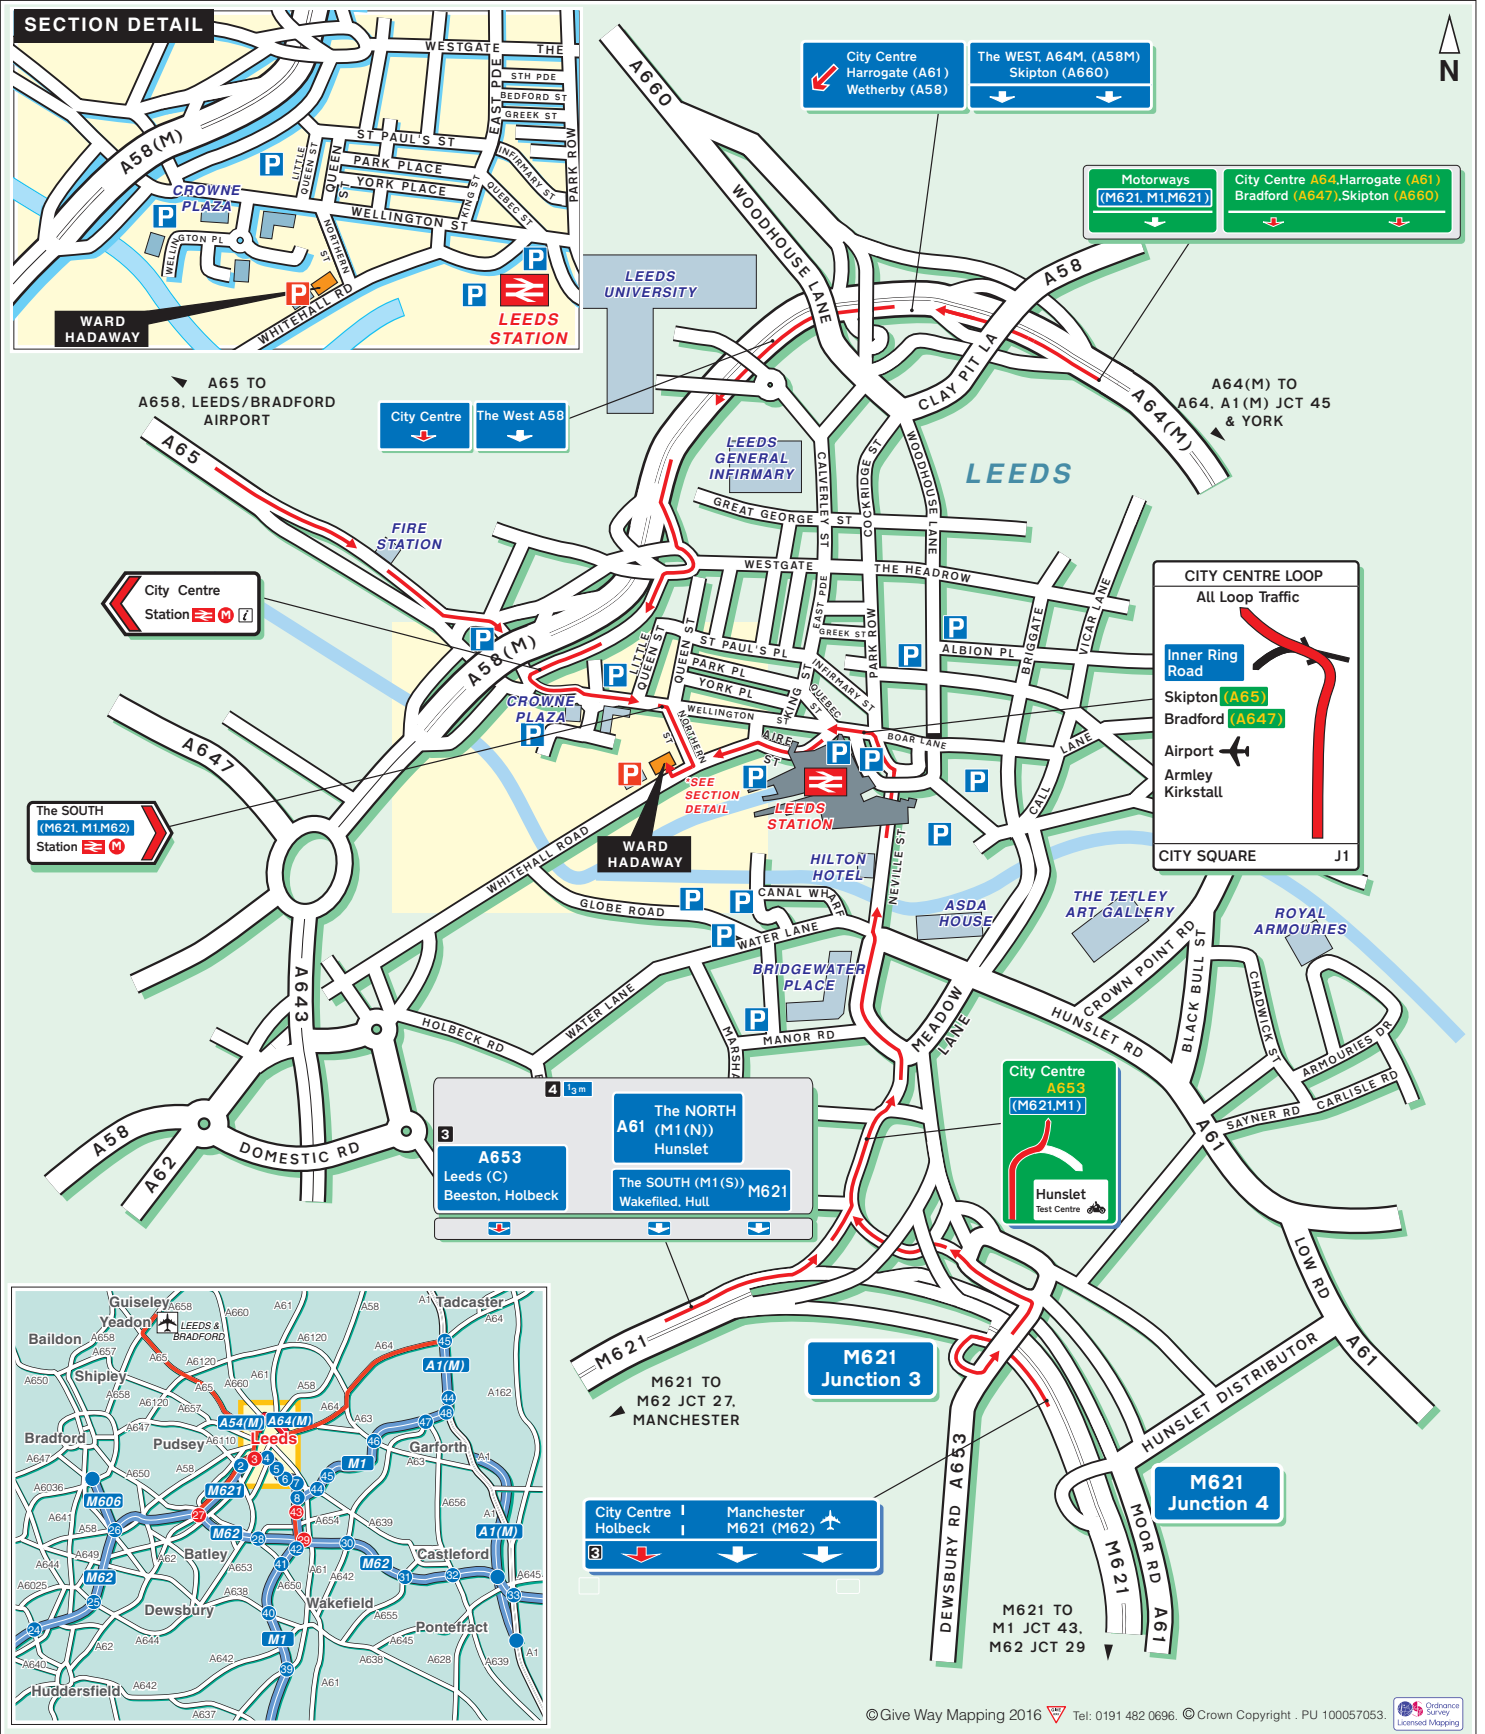

5 Wellington Place, Leeds LS1 4AP  
(For SATNAV we are on the opposite side of Whitehall Road from LS1 4BN)

t: 0330 137 3100 f: 0330 137 3101  
e: enquiries@wardhadaway.com w: www.wardhadaway.com

 By Rail, Leeds Station - Approximately 4m by taxi, or a 5m walk.  
For information on train operators and times phone National Rail Enquiries on 0845 7484950.

 By Air, Leeds/Bradford Airport  
Approximately 40 minutes away by taxi.

**P** Parking - There is limited visitor parking at our offices. Please call reception in advance on 0113 205 6600 if you need to book a space. The car park marked in red on the map contains spaces belonging to Ward Hadaway. Alternatively, there are a number of public parking areas nearby: Wellington Place (NCP) LS1 4AJ, Castle Street (Yorparks) LS1 4LT, and an open carpark just off Whitehall Road. For further options and more information on parking head to www.parkopedia.co.uk

# wardhadaway Offices

The whole of the Wellington Place development is covered by one postcode (LS1 4AP).

If you are driving, then please use the postcode **LS1 4BN** in your SATNAV, this will direct you to the entrance to our car park (shown above).