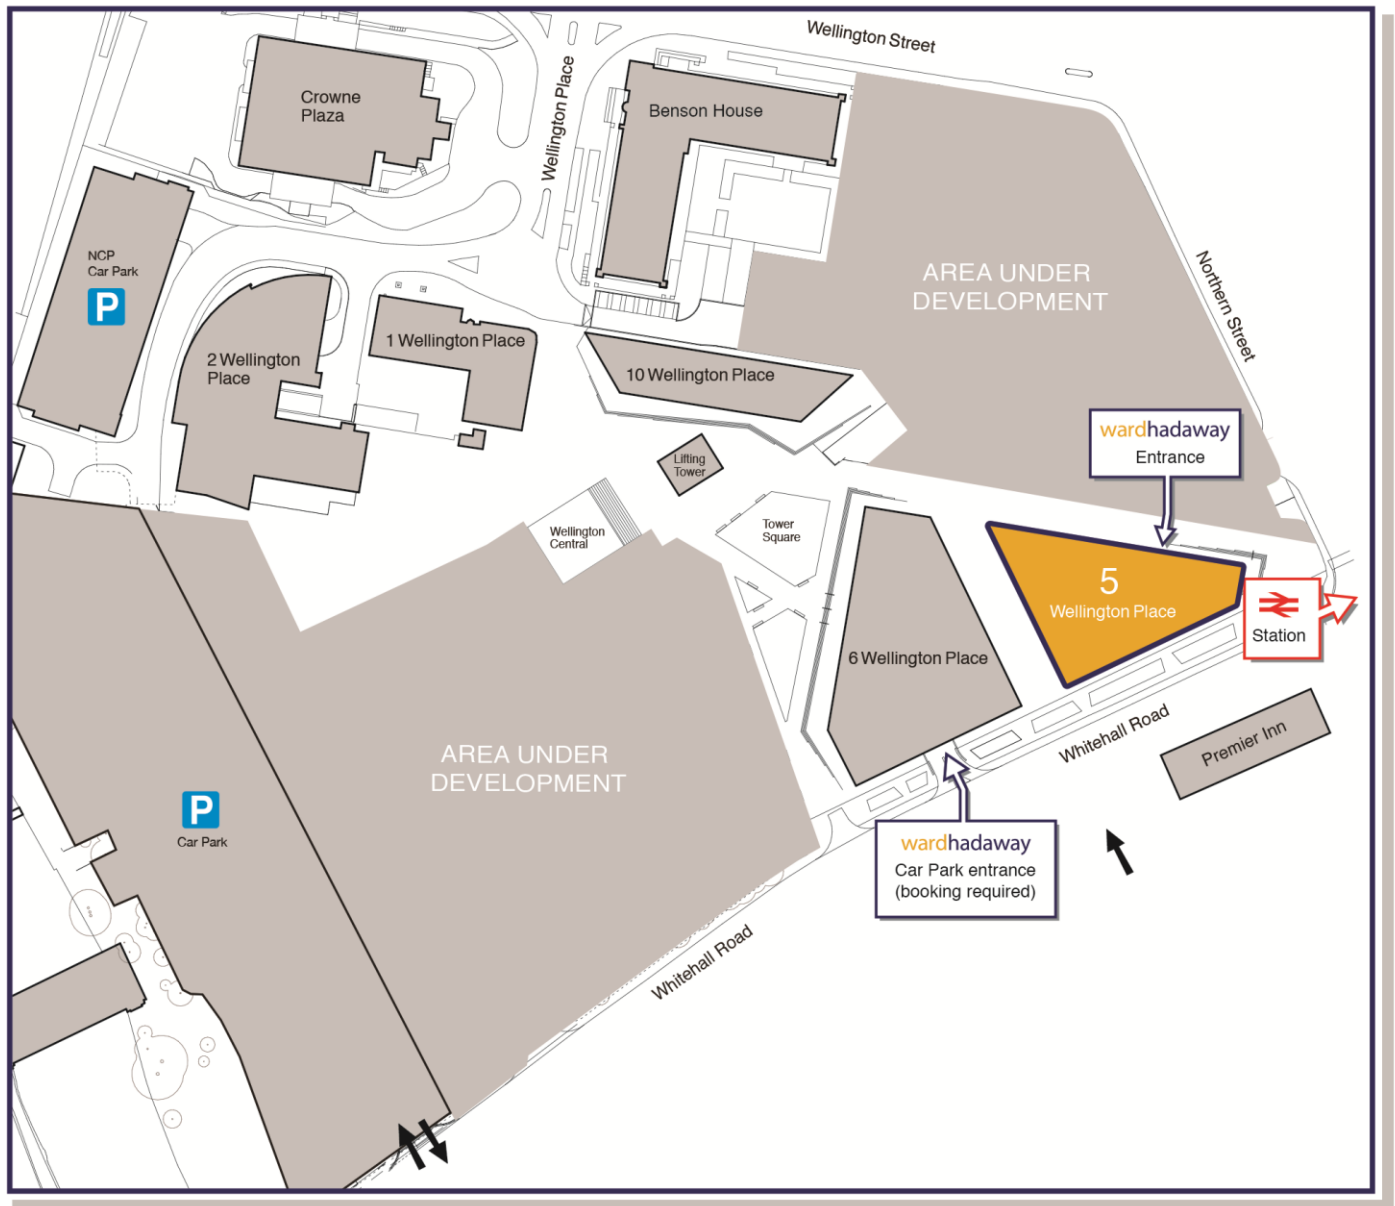

5 Wellington Place, Leeds LS1 4AP
(For SATNAV we are on the opposite side of Whitehall Road from LS1 4BN)

t: +44 (0)113 205 6600 f: +44 (0)113 205 6700
e: enquiries@wardhadaway.com w: www.wardhadaway.com

 By Rail, Leeds Station - Approximately 4m by taxi, or a 5m walk.
For information on train operators and times phone National Rail Enquiries on 0845 7484950.

 By Air, Leeds/Bradford Airport
Approximately 40 minutes away by taxi.

P Parking - There is limited visitor parking at our offices. Please call reception in advance on 0113 205 6600 if you need to book a space. The car park marked in red on the map contains spaces belonging to Ward Hadaway. Alternatively, there are a number of public parking areas nearby: Wellington Place (NCP) LS1 4AJ, Castle Street (Yorparks) LS1 4LT, and an open carpark just off Whitehall Road. For further options and more information on parking head to www.parkopedia.co.uk

wardhadaway Offices

The whole of the Wellington Place development is covered by one postcode (LS1 4AP).

If you are driving and have reserved a place with reception, then please use the postcode **LS1 4BN** in your SATNAV, this will direct you opposite to the entrance to our car park (shown above). Alternatively, there are plenty of public car parks as indicated on the map overleaf.