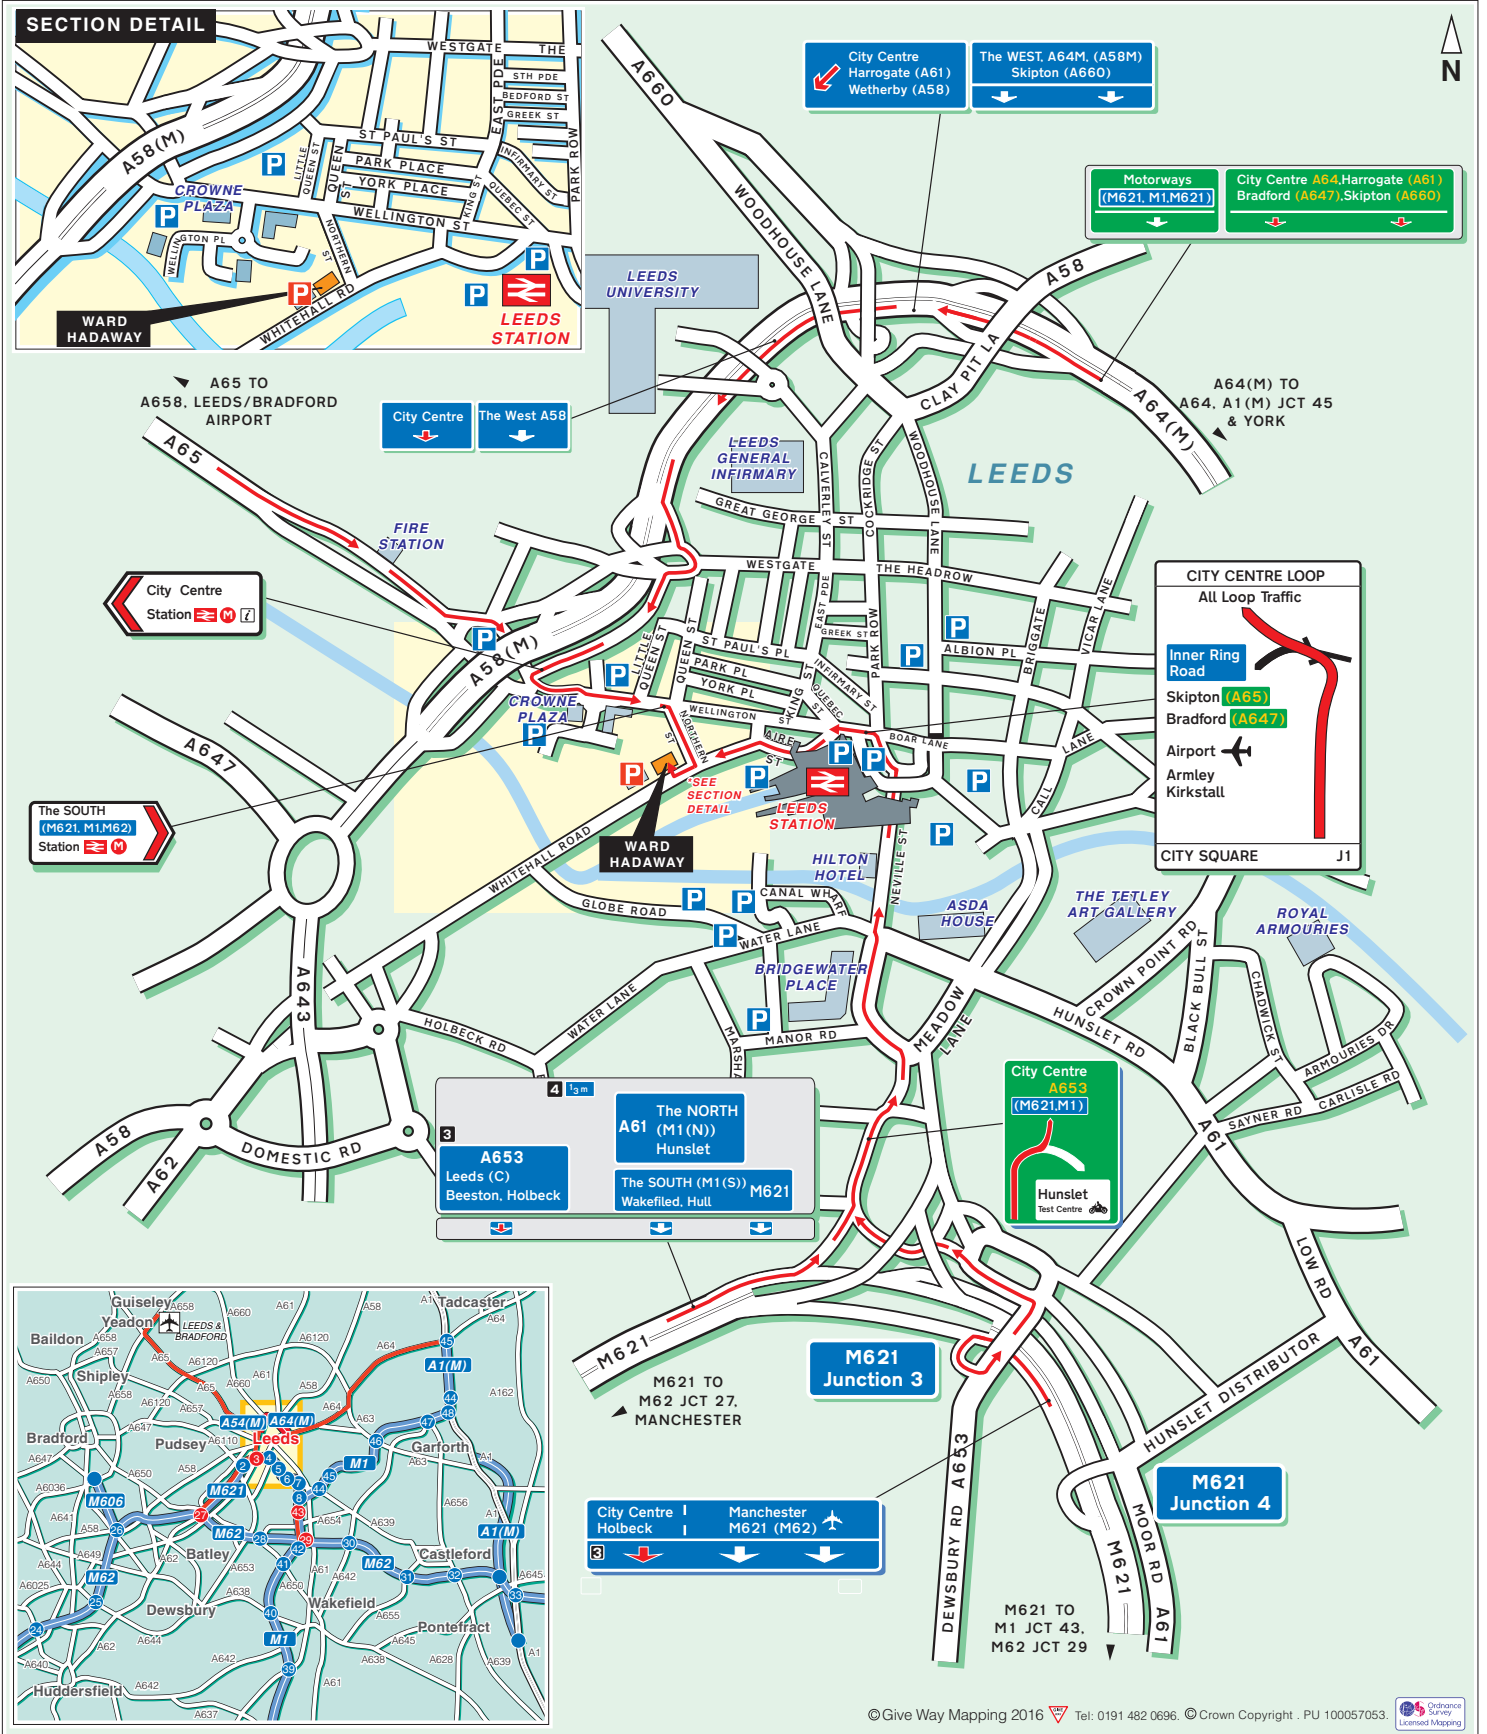

5 Wellington Place, Leeds LS1 4AP
(For SATNAV we are on the opposite side of Whitehall Road from LS1 4BN)

t: +44 (0)113 205 6600 f: +44 (0)113 205 6700
e: enquiries@wardhadaway.com w: www.wardhadaway.com

 By Rail, Leeds Station - Approximately 4m by taxi, or a 5m walk.
For information on train operators and times phone National Rail Enquiries on 0845 7484950.

 By Air, Leeds/Bradford Airport
Approximately 40 minutes away by taxi.

P Parking - There is limited visitor parking at our offices. Please call reception in advance on 0113 205 6600 if you need to book a space. The car park marked in red on the map contains spaces belonging to Ward Hadaway. Alternatively, there are a number of public parking areas nearby: Wellington Place (NCP) LS1 4AJ, Castle Street (Yorparks) LS1 4LT, and an open carpark just off Whitehall Road. For further options and more information on parking head to www.parkopedia.co.uk

wardhadaway Offices

The whole of the Wellington Place development is covered by one postcode (LS1 4AP).

If you are driving and have reserved a place with reception, then please use the postcode **LS1 4BN** in your SATNAV, this will direct you opposite to the entrance to our car park (shown above). Alternatively, there are plenty of public car parks as indicated on the map overleaf.